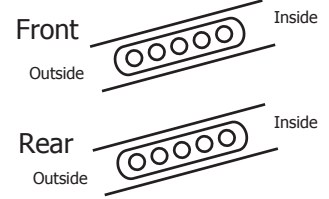

Suspension Rebound (with suspension fully extended)

Front	Rear
mm	mm

Camber Angle

Front	Rear
+ -	+ -

Front Upper Suspension Mount

Low
 High

 Upper Mount Bushing Position

Front Hub Carrier

20° (IF304B) | (IF305B) 22°

Lower Suspension Mount

A
 B

Shock Tower Bushing Position

Differential Setup

	Front	Center	Rear
Diff Gear type	STD • LSD	STD • LSD	STD • LSD
Diff Oil wt			

Shock Mounting Positions

Shock Tower

Suspension Arm

Front Toe Angle + - °

Wheelbase	
Indicates the total width of spacers installed fore and aft of the rear hubs.	
Front Side	mm
Rear Side	mm

Front Suspension

Rear Suspension Holder