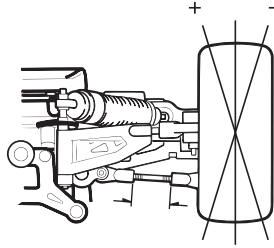

Suspension Rebound (with suspension fully extended)

Front	Rear
mm	mm

Camber Angle

Front	Rear
+ -	+ -

Front Upper Suspension Mount

Low
 High

 Upper Mount Bushing Position

Front Hub Carrier

Shock Tower

Suspension Arm

Front Toe Angle + - °

Wheelbase	
Indicates the total width of spacers installed fore and aft of the rear hubs.	
Front Side	mm
Rear Side	mm

Front Suspension

Rear Suspension Holder

2°
 2.5°
 3°

Rear Suspension Plate

2° (IFW302) | (IFW303) 3°

Front Suspension Plate

(IFW127) | (IFW337)

Rear Hub Hingepin Position
 Upper | Lower

Comments: _____

Upper Link/Arm Position