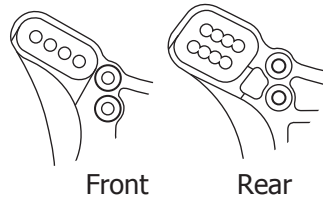

Suspension Rebound (with suspension fully extended)

Front	Rear
mm	mm

Camber Angle

Front	Rear
+ -	+ -

Front Upper Suspension Mount

Low
 High

 Upper Mount Bushing Position

Front Hub Carrier

20° (IF304B) | (IF305B) 22°

Lower Suspension Mount

A
 B

Shock Tower Bushing Position

Differential Setup

	Front	Center	Rear
Diff Gear type	STD • LSD	STD • LSD	STD • LSD
Diff Oil wt			

Shock Mounting Positions

Shock Tower

Suspension Arm

Front Toe Angle + - °

Wheelbase	
Indicates the total width of spacers installed fore and aft of the rear hubs.	
Front Side	mm
Rear Side	mm

Front Suspension

Rear Suspension Holder