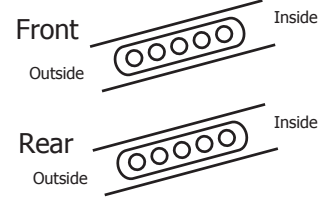

Suspension Rebound (with suspension fully extended)

Front	Rear
mm	mm

Camber Angle

Front	Rear
+ -	+ -

Front Upper Suspension Mount

Low
 High

Upper Mount Bushing Position

Front Hub Carrier

20° (IF304B) | (IF305B) 22°

Lower Suspension Mount

A
 B

Shock Tower Bushing Position

Differential Setup

	Front	Center	Rear
Diff Gear type	STD • LSD	STD • LSD	STD • LSD
Diff Oil wt			

Shock Mounting Positions

Shock Tower

Suspension Arm

Front Toe Angle + - °

Wheelbase	
Indicates the total width of spacers installed fore and aft of the rear hubs.	
Front Side	mm
Rear Side	mm

Front Suspension

Rear Suspension Holder