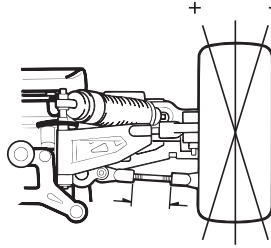

Shock Tower

Suspension Arm

Front Toe Angle + - °

Wheelbase	
Indicates the total width of spacers installed fore and aft of the rear hubs.	
Front Side	mm
Rear Side	mm

Front Suspension

Rear Suspension Holder

2°
 2.5°
 3°

Rear Suspension Plate

2° (IFW302) | (IFW303) 3°

Front Suspension Plate

(IFW127) | (IFW337)

Rear Hub Hingepin Position
 Upper | Lower

Comments: _____

Upper Link/Arm Position