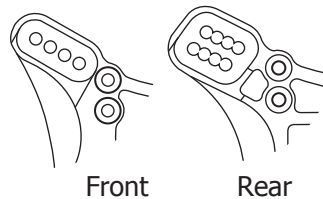

Suspension Rebound (with suspension fully extended)

Front	Rear
mm	mm

Camber Angle

Front	Rear
+ -	+ -

Front Upper Suspension Mount

Low
 High

Upper Mount Bushing Position

Front Hub Carrier

20° (IF304B) | (IF305B) 22°

Lower Suspension Mount

A
 B

Shock Tower Bushing Position

Differential Setup

	Front	Center	Rear
Diff Gear type	STD • LSD	STD • LSD	STD • LSD
Diff Oil wt			

Shock Mounting Positions

Shock Tower

Suspension Arm

Front Toe Angle + - °

Wheelbase	
Indicates the total width of spacers installed fore and aft of the rear hubs.	
Front Side	mm
Rear Side	mm

Front Suspension

Rear Suspension Holder