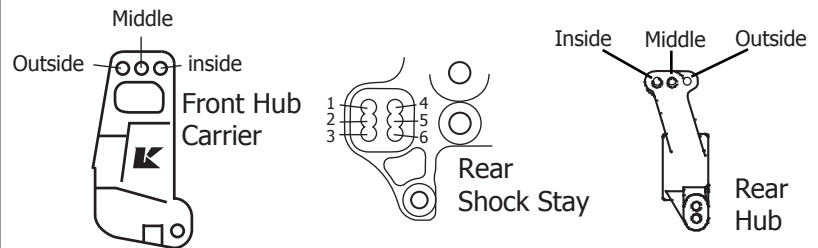

Upper Link/Arm Position

	Front	Rear
Shock Stay		1 • 2 • 3 • 4 • 5 • 6
F/Hub Carrier & Rear Hub	Inside • Middle • Outside	Inside • Middle • Outside